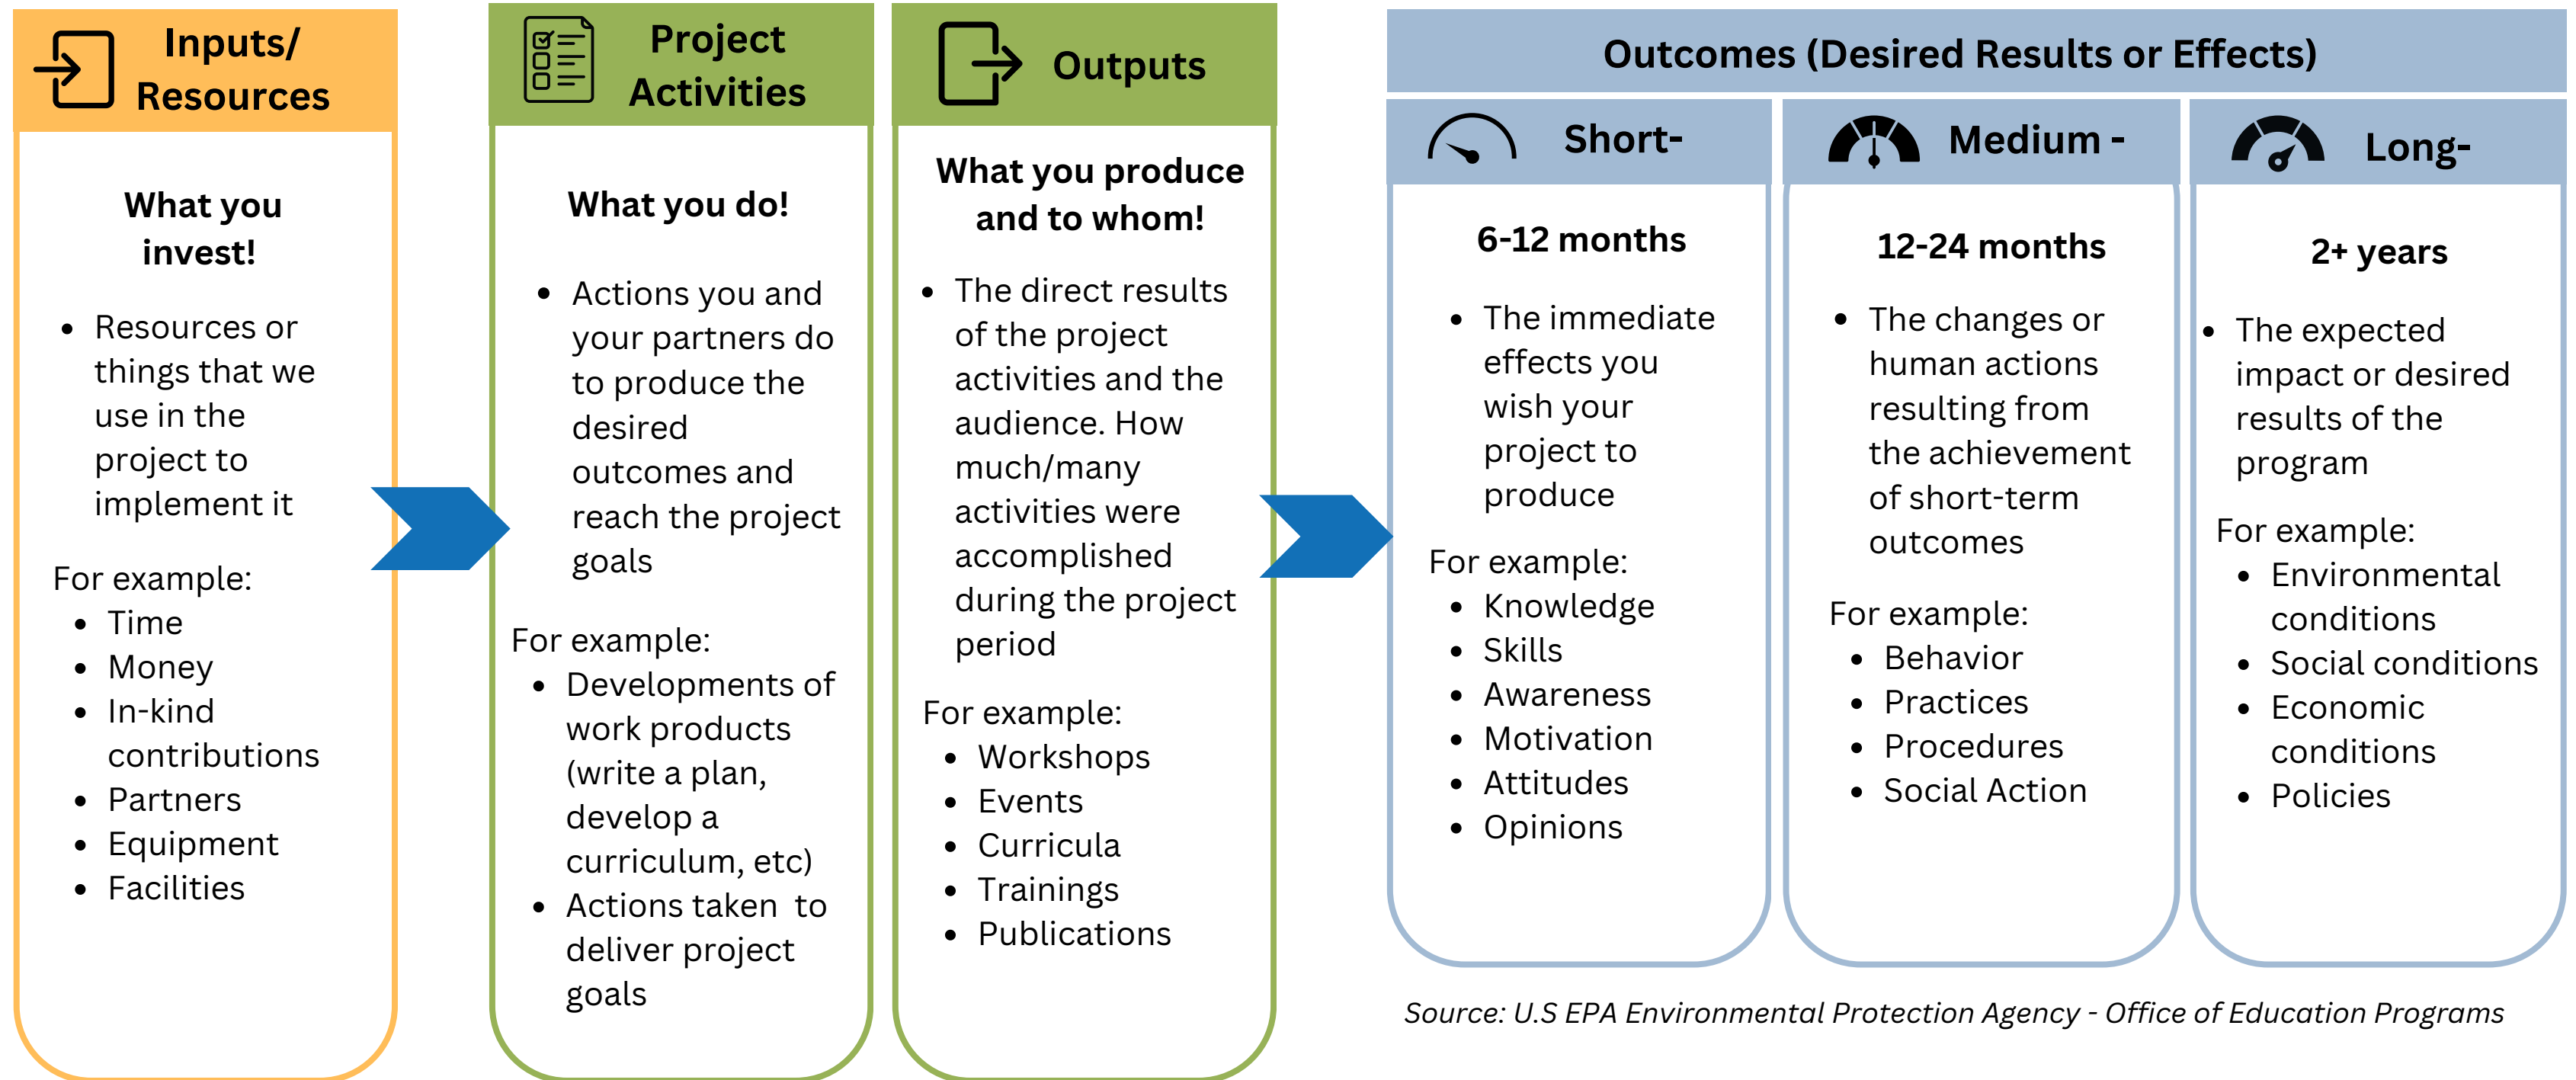

LOGIC FRAMEWORK MODEL

A logic model is a visual presentation of the relationships between your work and your desired results. It communicates the performance story of your project, focusing attention on the most important connections between your actions and the results.

Source: U.S EPA Environmental Protection Agency - Office of Education Programs

LOGIC FRAMEWORK EXAMPLE I

Source: U.S EPA Environmental Protection Agency - Office of Education Programs

LOGIC FRAMEWORK EXAMPLE II