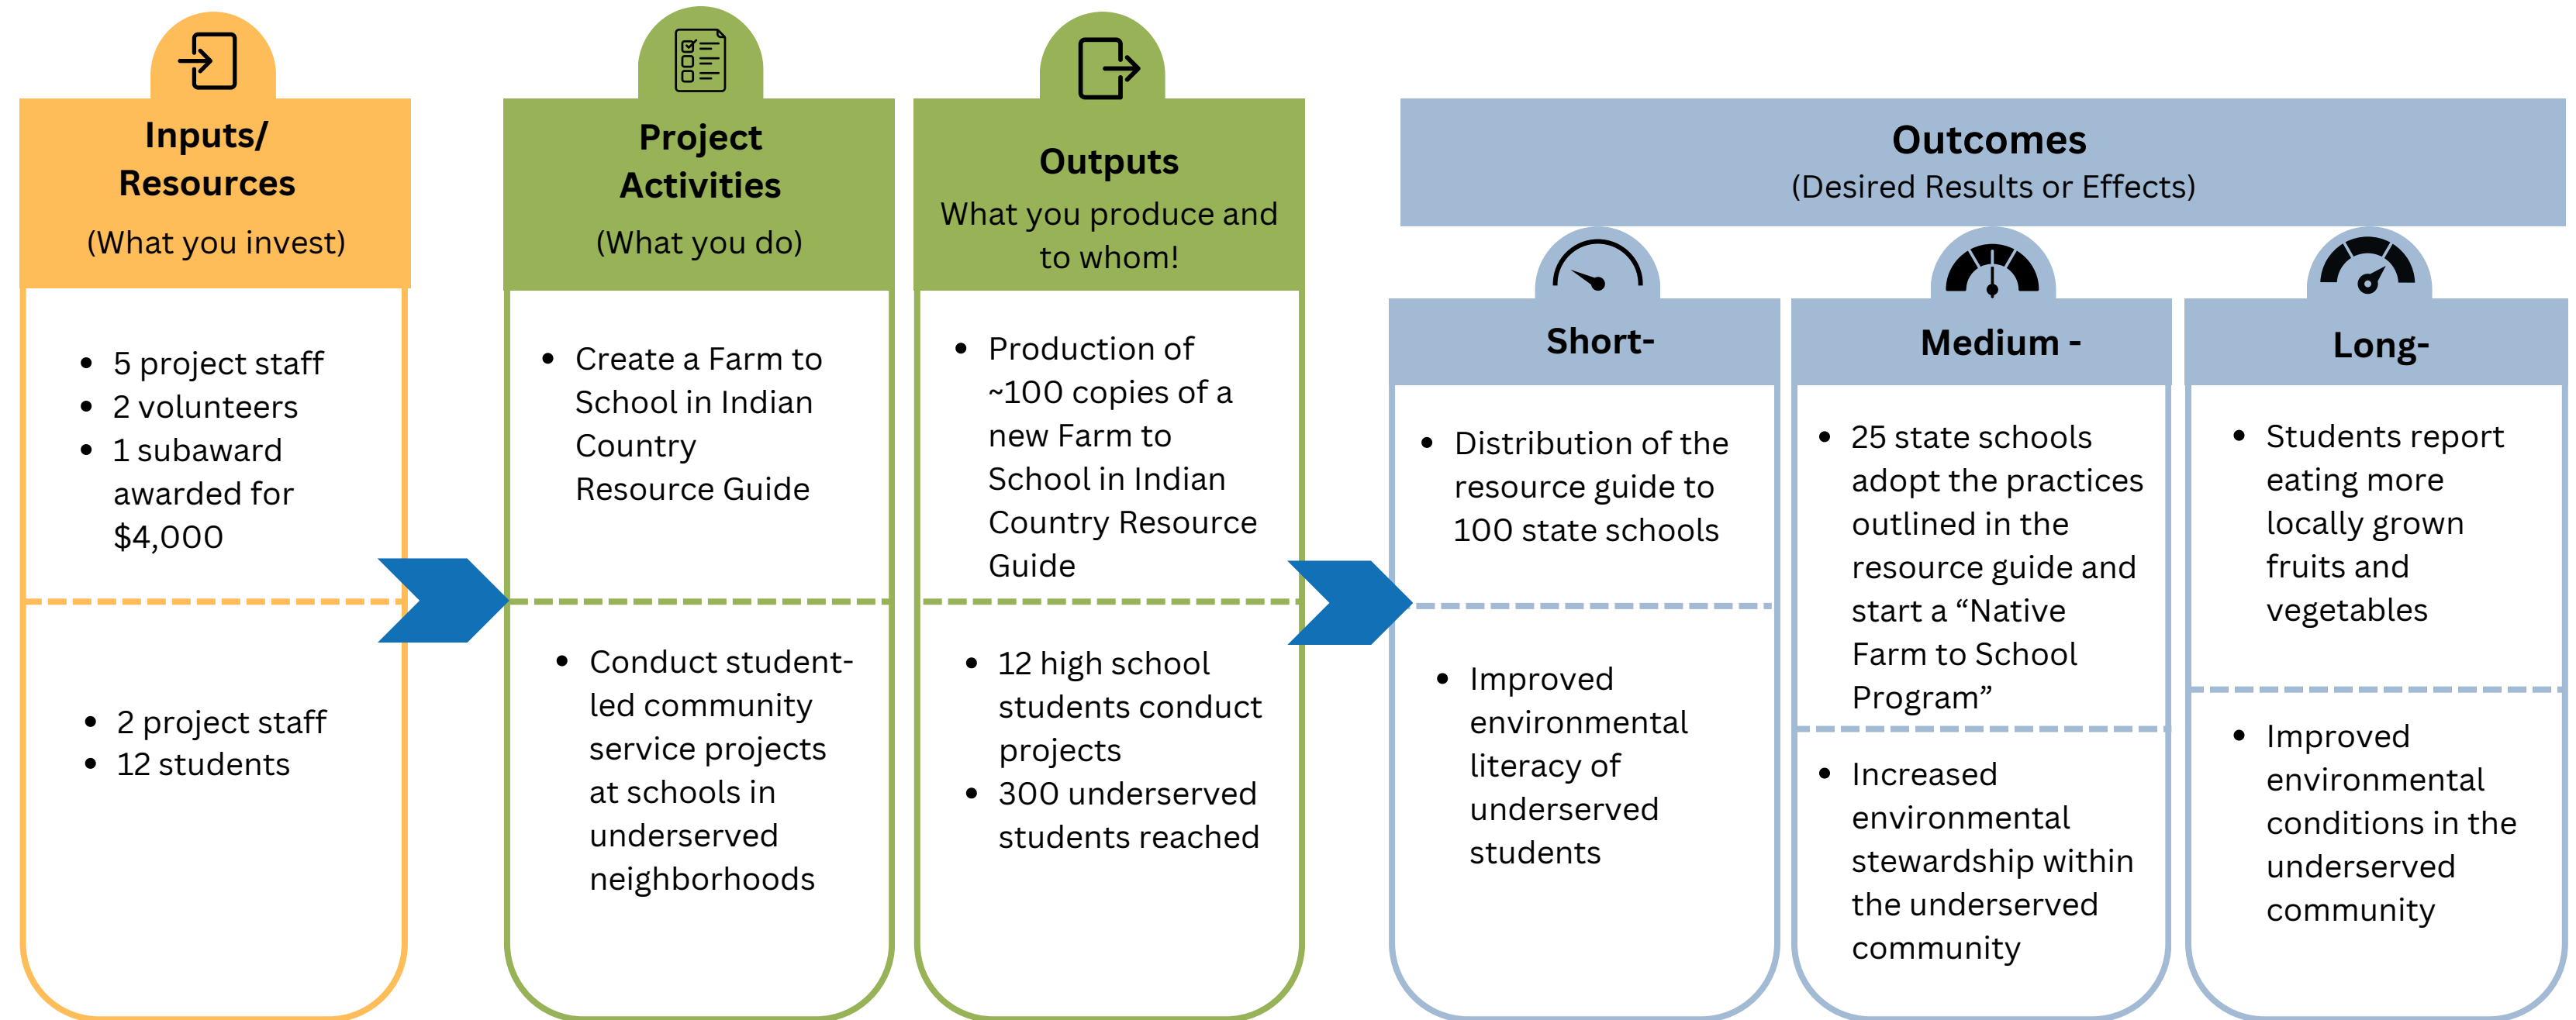

LOGIC FRAMEWORK MODEL

A logic model is a visual presentation of the relationships between your work and your desired results. It communicates the performance story of your project, focusing attention on the most important connections between your actions and the results.

Source: U.S EPA Environmental Protection Agency - Office of Education Programs

LOGIC FRAMEWORK EXAMPLE I

Source: U.S EPA Environmental Protection Agency - Office of Education Programs

LOGIC FRAMEWORK EXAMPLE II